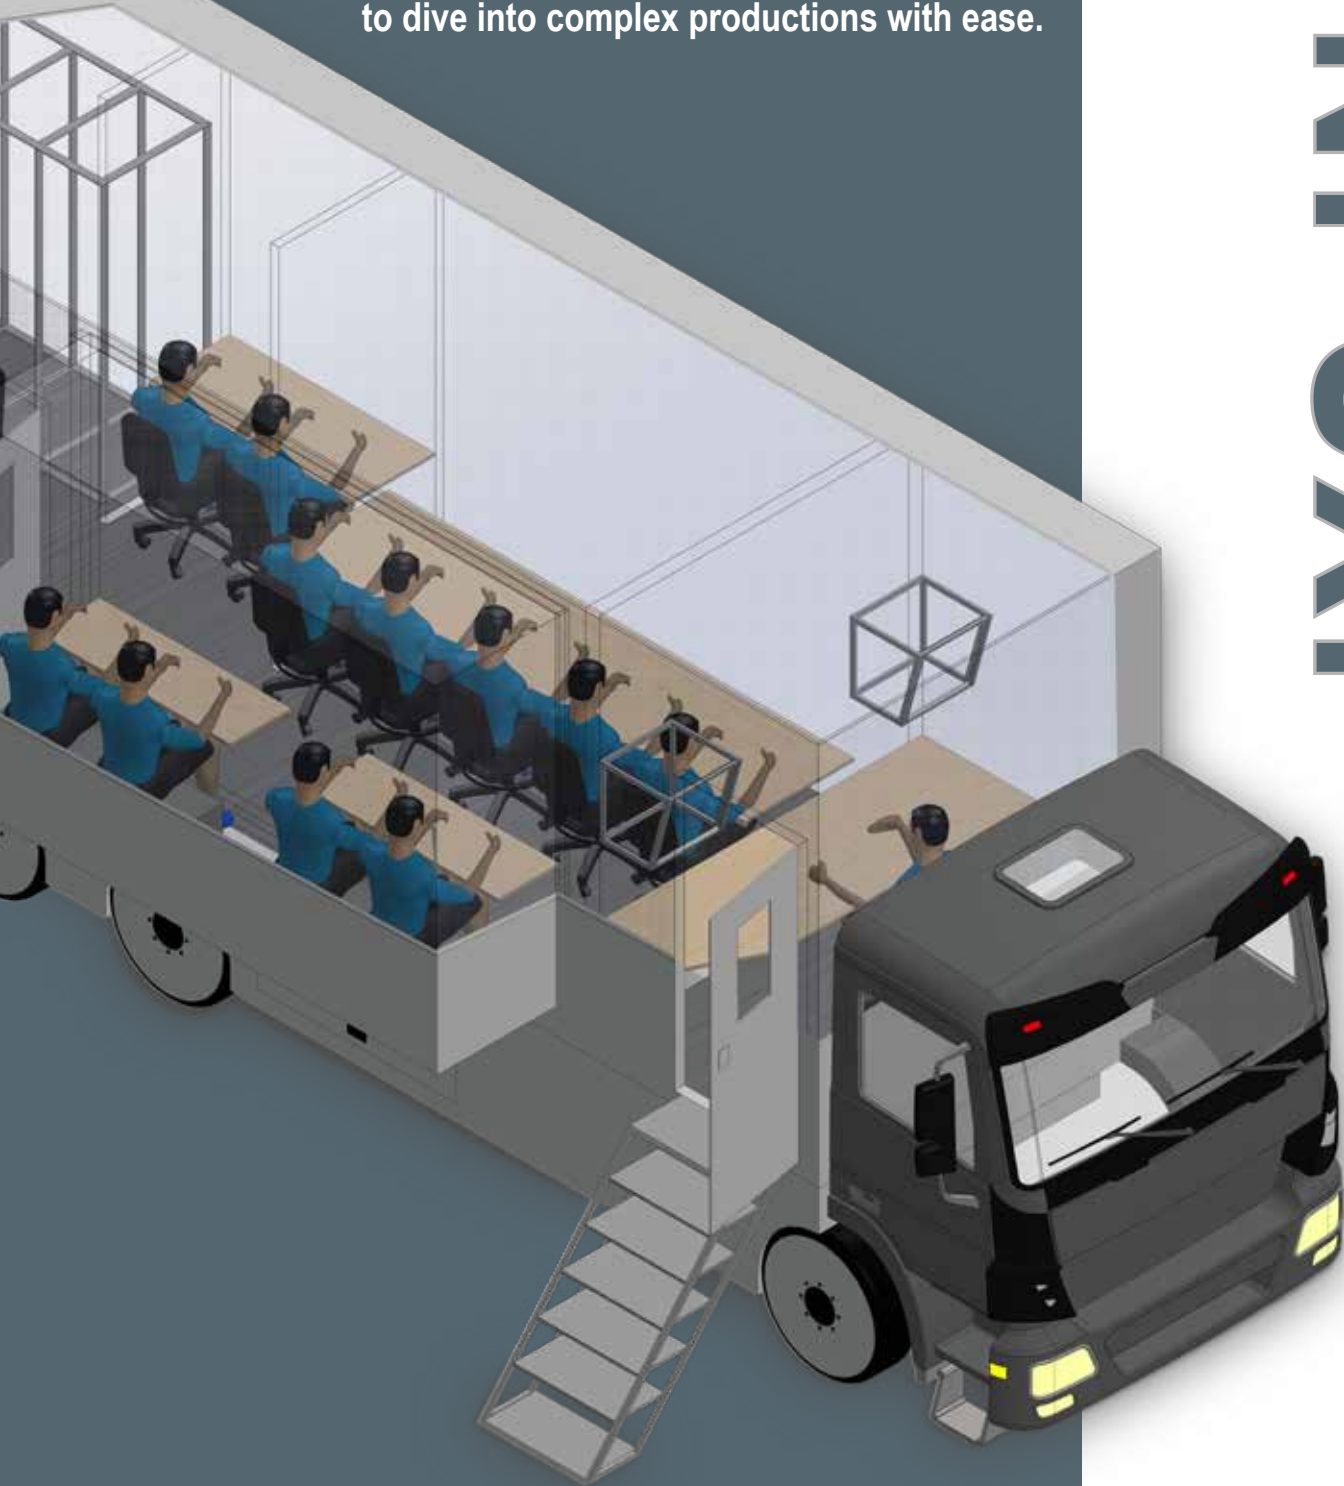

「ONE **COACH**

TO FIT
THEM ALL」

UNICOACH

COACH

SRTEK

A game changer in outside broadcast vehicles: UNICOACH

The Uni-Coach is a coach for everyone, designed to save you time and money. It is designed to be compatible with a wide range of truck brands and models. Thanks to our extensive expertise in outdoor broadcasting, Uni-Coach's lightweight and durable body makes it extremely versatile and easy to apply to the vehicles matching compatibility matrix aside. At the same time, excellent thermal and acoustic insulation is ensured by the walls and roof made of one-piece FRP sandwich panels.

Compatibility matrix:
No of axles: 3
Min Gross Weight: 24 tons
Max chassis height: 1000 mm
Max chassis width: 850 mm
Recommended minimum engine power: 230 HP

Uni-Coach SXP (8.7M) has a compact footprint with 4 separate workspaces, allowing you to dive into complex productions with ease.

UNI-SXP

Single side expanding coach from UNI series

- ▶ Coach dimensions on truck:
8.7 m (no cab) x 2.5 m x 4.0 m (LxWxH) .
- ▶ Dual composite body, steel frame with fiberglass sandwich panels
- ▶ Designed for 10 to 14 camera productions
- ▶ 4 operational areas:
 - ▶▶ Audio room (up to 2 operators)
 - ▶▶ Video PCR (up to 9 operators)
 - ▶▶ 2nd PCR (up to 2 operators)
 - ▶▶ Engineering room (up to 3 operators)
- ▶ Soft dividers between Video PCR, 2nd PCR and Eng rooms
- ▶ 4 x 42U racks in ENG room
- ▶ 2 x 12U racks in Audio room
- ▶ Seperate Video and Audio TPs
- ▶ IEC 60364-7-717 compliant power system
- ▶ All LED internal end external lighting
- ▶ Hydraulic system for stabilization and expansion with manual pump backup
- ▶ Choice of Air Conditioning solutions
 - ▶▶ Basic
 - ▶▶ Advanced
 - ▶▶ Basic High Ambient Temperature
 - ▶▶ Advanced High Ambient Temperature
- ▶ Choice of power budgets
 - ▶▶ 20 kVA, 30 kVA or 40 kVA
- ▶ Basic (with wireless remote for hydraulics)
- ▶ Advanced (PLC based automation solution controlling Hydraulics, Lighting, AC & power)