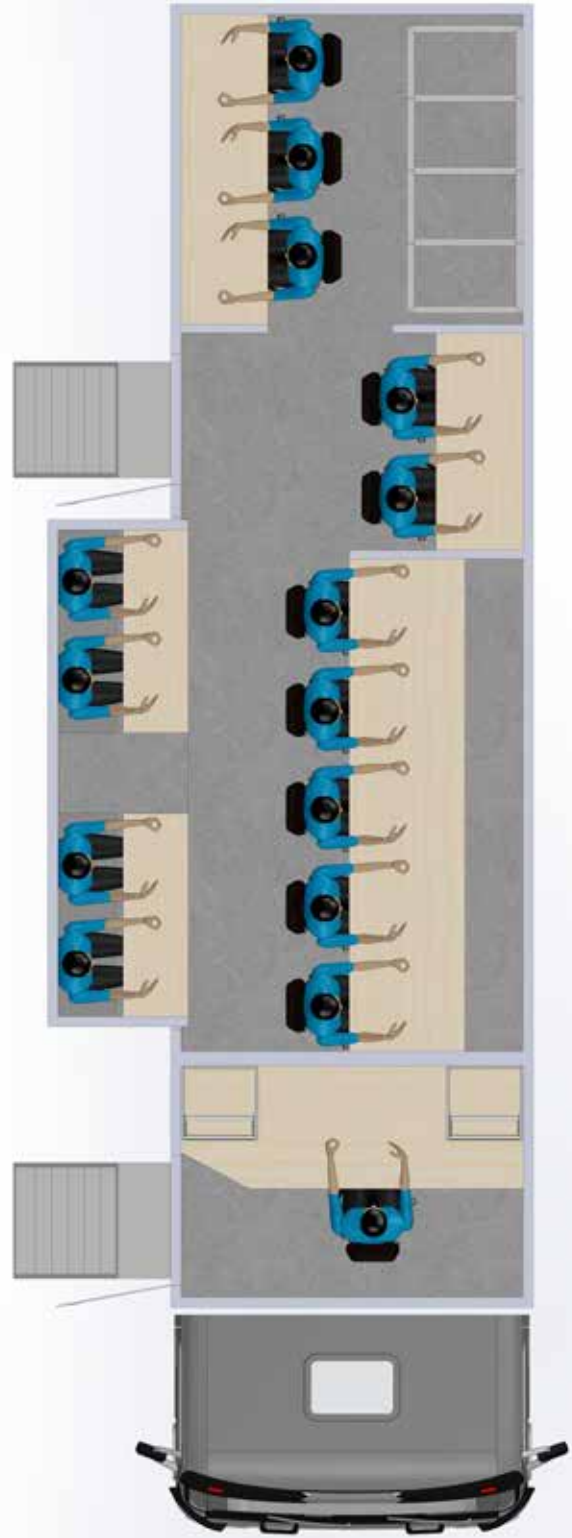

Compatibility matrix:
No of axles: 3
Min Gross Weight: 24 tons
Max chassis height: 1000 mm
Max chassis width: 850 mm
Recommended minimum engine power: 230 HP

Uni-Coach SXP (8.7M) has a compact footprint with 4 separate workspaces, allowing you to dive into complex productions with ease.

UNI-SXP

Making the most efficient use of limited space

HIGHLIGHTS:

- ▶ Inclusion of 2nd PCR enables production of international events.
- ▶ Separate TP areas for audio and video teams and critical positioning of these TPs increase production efficiency.
- ▶ IEC 60364-7-717 compliant power system with 40 kVA rated wiring
- ▶ Free flow suspended ceiling for maximum AC performance

UNI-SXP

Single side expanding coach from UNI series

- ▶ Coach dimensions on truck:
8.7 m (no cab) x 2.5 m x 4.0 m (LxWxH) .
- ▶ Dual composite body, steel frame with fiberglass sandwich panels
- ▶ Designed for 10 to 14 camera productions
- ▶ 4 operational areas:
 - ▶▶ Audio room (up to 2 operators)
 - ▶▶ Video PCR (up to 9 operators)
 - ▶▶ 2nd PCR (up to 2 operators)
 - ▶▶ Engineering room (up to 3 operators)
- ▶ Soft dividers between Video PCR, 2nd PCR and Eng rooms
- ▶ 4 x 42U racks in ENG room
- ▶ 2 x 12U racks in Audio room
- ▶ Seperate Video and Audio TPs
- ▶ IEC 60364-7-717 compliant power system
- ▶ All LED internal end external lighting
- ▶ Hydraulic system for stabilization and expansion with manual pump backup
- ▶ Choice of Air Conditioning solutions
 - ▶▶ Basic
 - ▶▶ Advanced
 - ▶▶ Basic High Ambient Temperature
 - ▶▶ Advanced High Ambient Temperature
- ▶ Choice of power budgets
 - ▶▶ 20 kVA, 30 kVA or 40 kVA
- ▶ Basic (with wireless remote for hydraulics)
- ▶ Advanced (PLC based automation solution controlling Hydraulics, Lighting, AC & power)